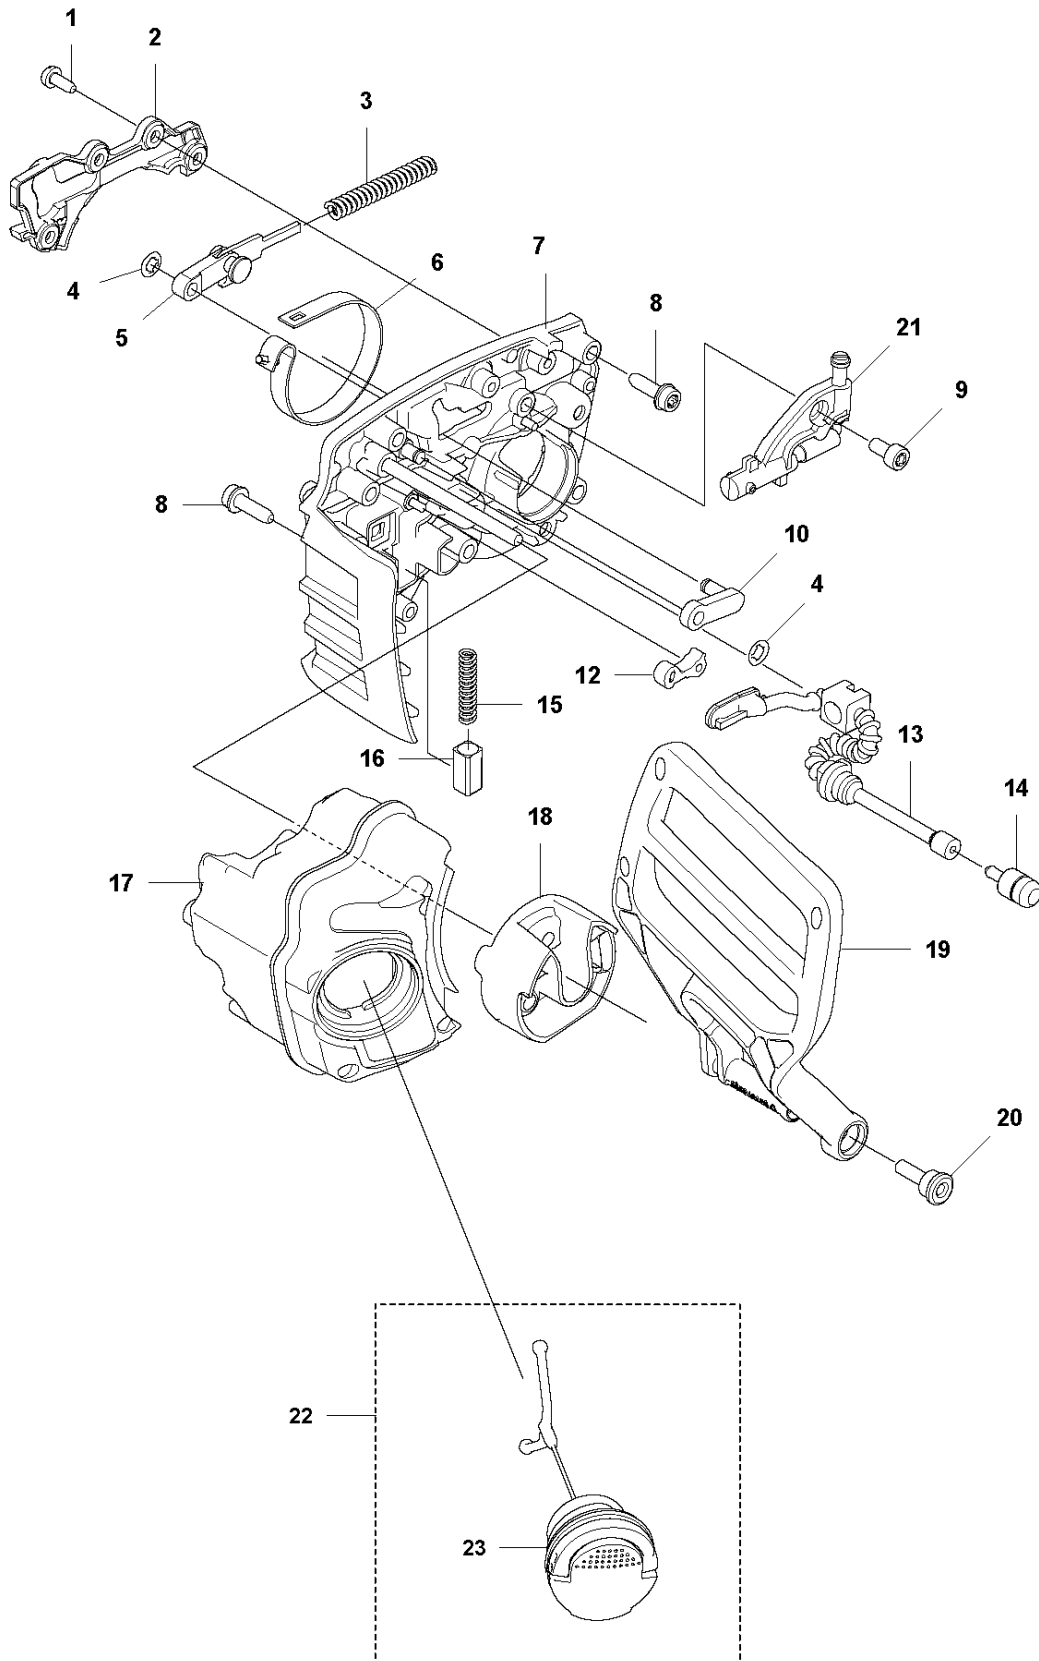

## CHASSIS

540iXP

Ref	Part No	Description	Remark	QTY KIT
1	595 87 13-01	HANDLE INSERT		1
2	594 92 92-01	CHASSIS	Clutch Side	1
4	573 92 58-01	SCREW ITXSCFT		2
5	577 28 66-01	SPIKE	Inner	1
7	505 28 85-01	CHAIN CATCHER		1
10	577 99 66-01	PUSH BUTTON		1
11	589 27 39-01	THROTTLE LOCKOUT		1
12	585 48 00-01	SPRING		1
13	595 83 40-01	THROTTLE TRIGGER		1
14	593 06 42-01	SPRING		1
15	595 30 72-01	COVER	Air outlet	1
16	594 92 93-01	CHASSIS	Flywheel side	1
17	593 98 83-01	FRONT HANDLE ASSY		1
18	594 03 57-02	AIR INTAKE		1
19	580 29 29-01	SCREW ITXSCT		10
20	525 79 81-03	SCREW ITXSCFT		2
21	597 68 28-01	COVER KIT		1

**B** 540iXP  
CLUTCH

14

## CLUTCH

540iXP

Ref	Part No	Description	Remark	QTY KIT
1	525 75 51-05	SCREW ITXSCFM		1
2	597 67 01-01	DISC SPRING		2
3	594 03 52-01	SPUR SPROCKET		1
4	503 23 00-35	WASHER		1
5	593 68 44-01	BRAKE DRUM		1
6	593 78 48-01	PUMP PINION	Assy	1
7	588 85 03-01	PIN		2
8	537 39 70-01	WORM SCREW		1
9	740 48 07-02	O-RING		
10	537 07 94-02	WORM WHEEL		1
11	505 21 45-01	COVER	Chain Tensioner	1
12	526 22 18-01	SCREW CITXPANT		2
13	505 19 73-01	NUT	Retainer Assy	1
14	594 03 03-01	CLUTCH COVER ASSY	Assy	1
15	594 03 02-01	CLUTCH COVER		1

## CHAIN BRAKE

540iXP

Ref	Part No	Description	Remark	QTY KIT
1	526 22 18-01	SCREW CITXPANT		4
2	593 64 16-01	COVER	Brake	1
3	595 02 61-01	BRAKE SPRING		1
4	596 30 24-01	WASHER	Locking	2
5	599 23 19-01	KNEE JOINT ASSY		1
6	585 59 03-01	BRAKE BAND		1
7	596 95 36-01	CHASSIS ASSY	Rear handle	1
8	573 92 58-01	SCREW ITXSCFT		1
9	525 82 49-04	SCREW ITXSCM		1
10	593 72 23-01	DRIVE LINK	Knee Joint	1
12	505 20 12-01	CATCH		1
13	592 92 08-01	OIL HOSE		1
14	503 96 75-01	OIL PLUMMET		1
15	503 43 65-01	POSITION SPRING		1
16	537 21 07-01	SPRING GUIDE		1
17	593 01 51-01	OIL TANK	Assy	1
18	594 91 98-01	HAND GUARD		1
19	594 91 96-01	HAND GUARD		1
20	580 28 42-01	SCREW		1
21	544 18 01-03	OIL PUMP ASSY		1
22	522 62 00-03	TANK CAP ASSY		1
23	589 24 11-01	GASKET		1