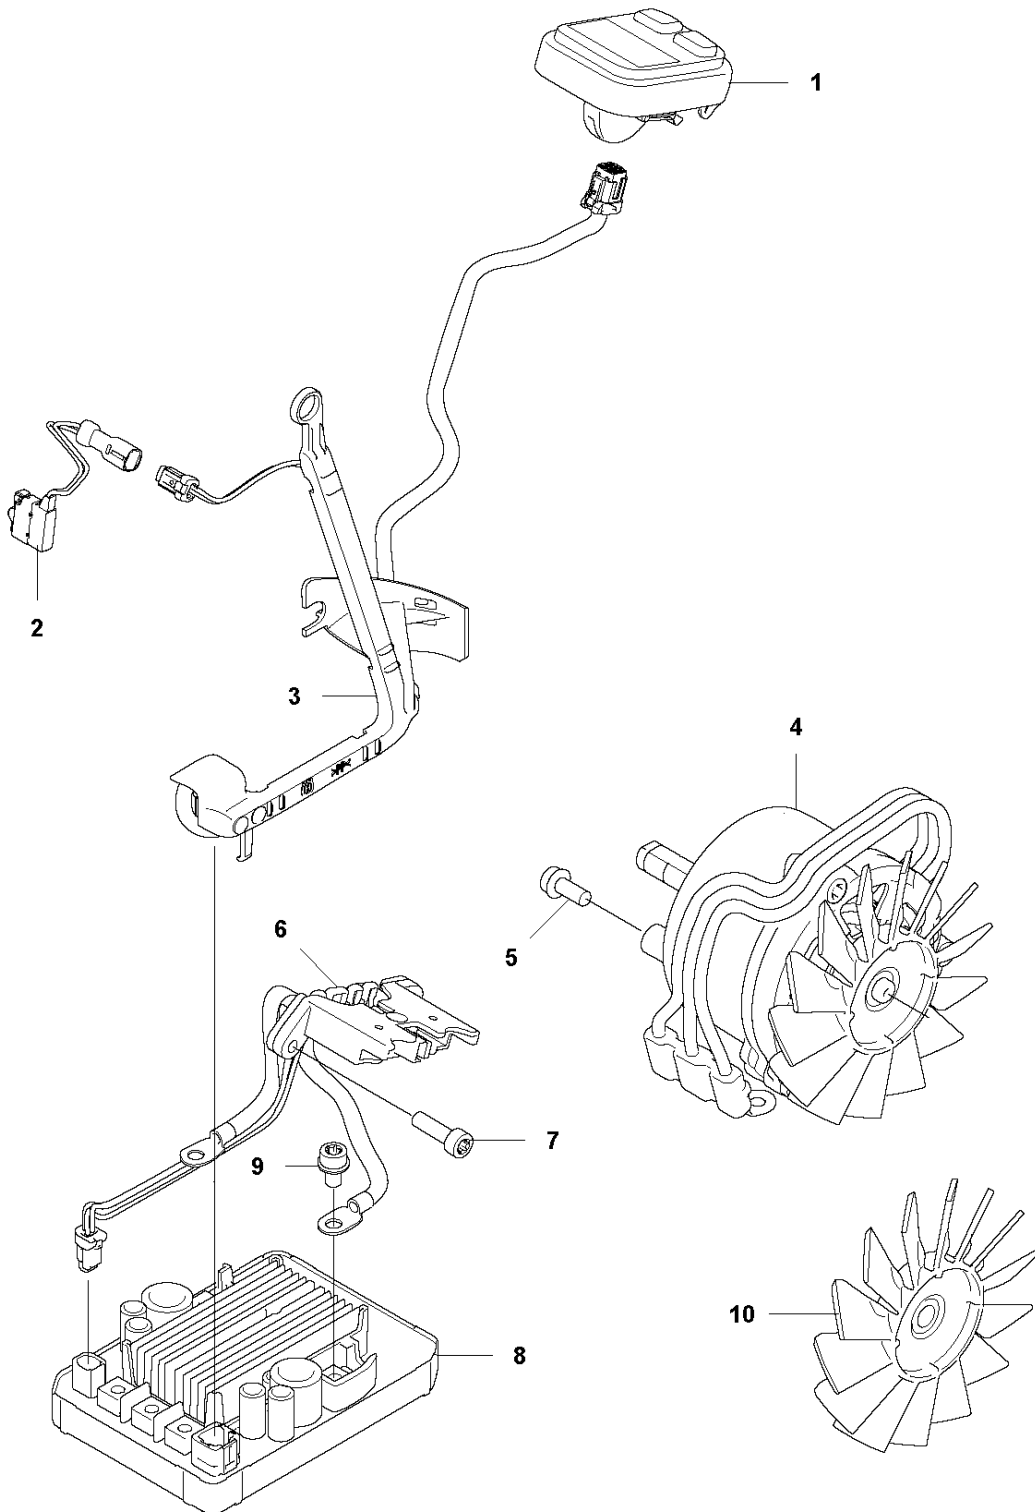

D 540iXP
ELECTRIC

ELECTRICAL

540iXP

Ref	Part No	Description	Remark	QTY KIT
1	593 91 49-01	CONTROL PANEL	Small without BT	1
1	592 64 79-01	CONTROL PANEL	BT	1
2	593 95 41-01	MICRO SWITCH		1
3	596 78 67-01	WIRING ASSY		1
4	598 40 25-01	MOTOR ASSY		1
5	525 75 51-05	SCREW ITXSCFM		3
6	593 08 38-01	WIRING ASSY		1
7	580 29 29-01	SCREW ITXSCT		2
8	598 85 89-01	CONTROL UNIT		1
9	525 75 51-07	SCREW ITXSCFM		5
10	593 78 26-01	FAN		1