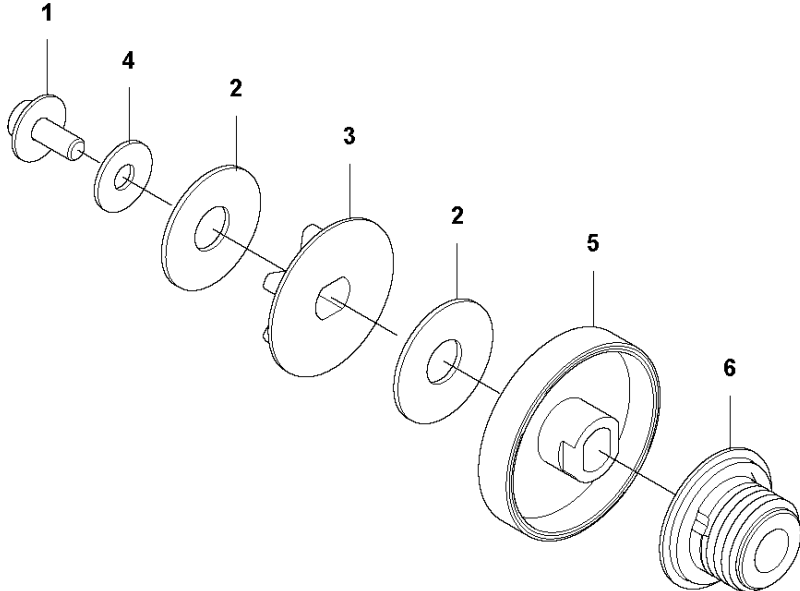

B 540iXP
CLUTCH

14